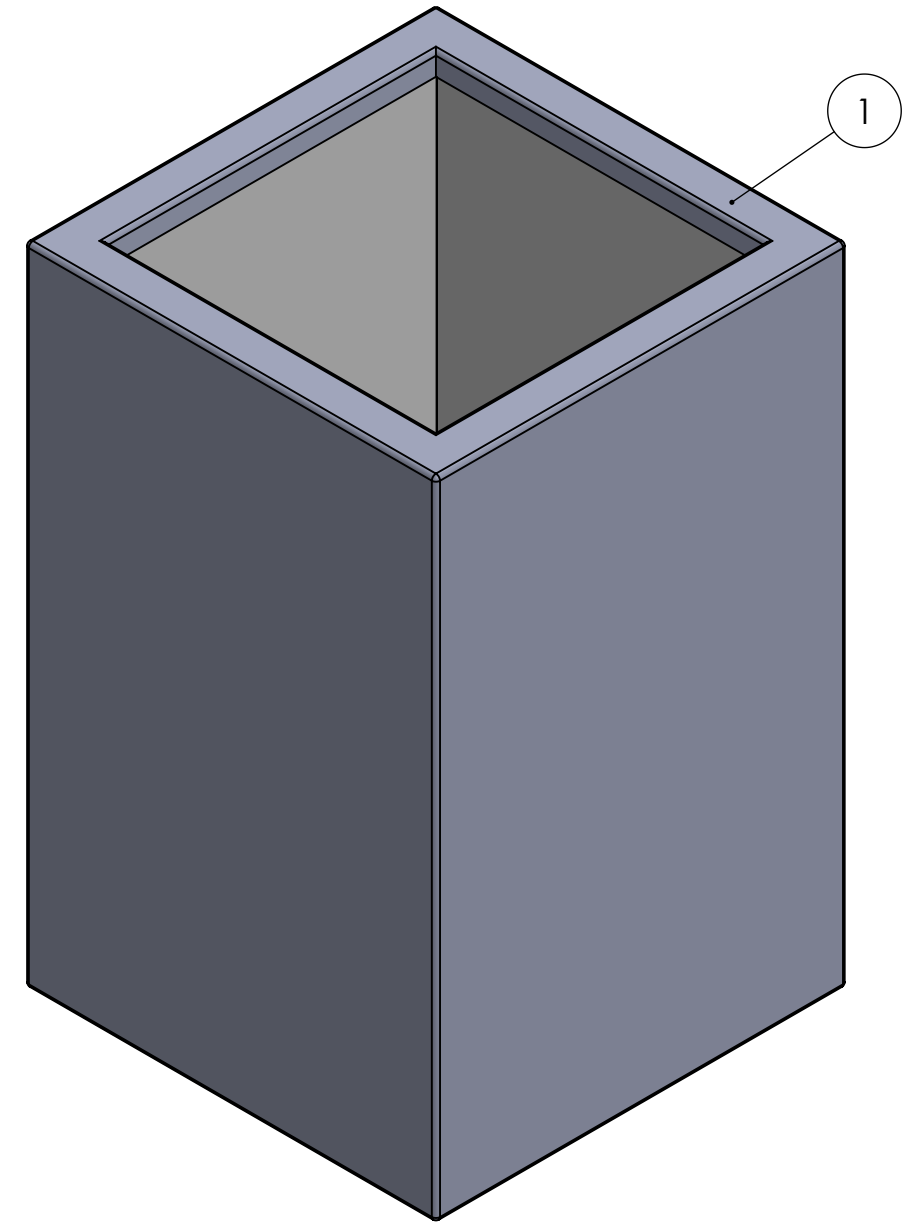

DETAIL A
SCALE 1 : 4

ITEM NO.	PART NUMBER	QTY.
1	Buxus PBWL9.1 Wheels	1
2	Buxus PBWL9.1 Wheels trolley	1

DRAWN	Luuk van den Heuvel	DATE	4-2-2021
REVISION	Martijn van den Berg		

TITLE:
3mm Fibreglass

ADEZZ
DESIGN TO GROW